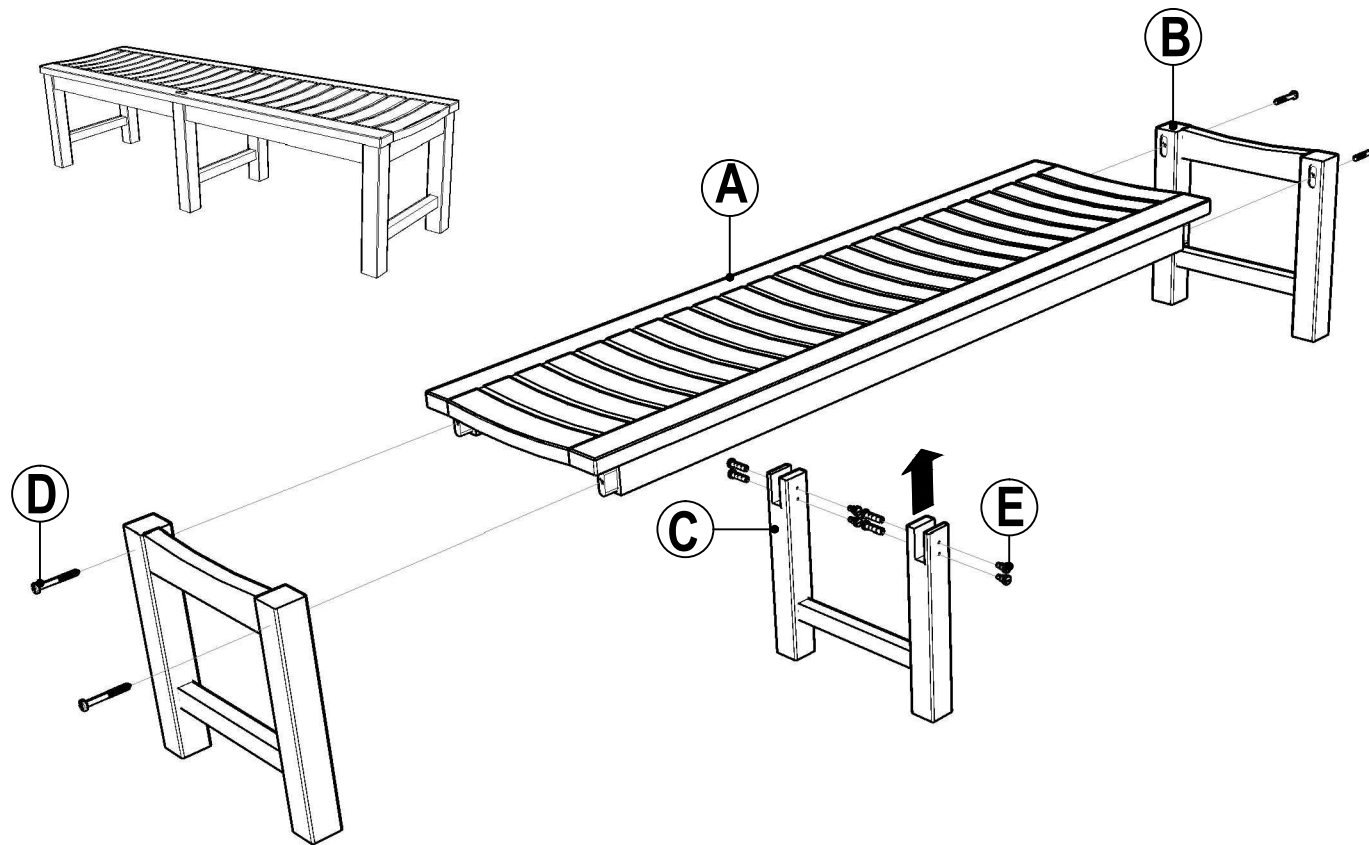

ASSEMBLY INSTRUCTIONS

Classic 6' Bench (DN3060)

A Top
(1 Pc)

B Leg
(2 Pcs L&R)

C Center Leg
(1 Pc)

Hardware

D M6x5 Brass

(4 Pcs)

E M9x5 Brass

(4 Pcs)