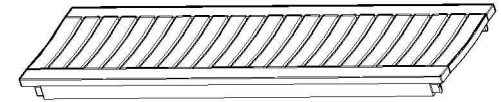

ASSEMBLY INSTRUCTIONS

Classic 6' Bench (DN3060)

A Top
(1 Pc)

B Leg
(2 Pcs L&R)

C Center Leg
(1 Pc)

Hardware

D M6x5 Brass

(4 Pcs)