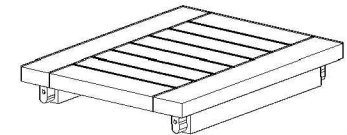

ASSEMBLY INSTRUCTIONS

Classic 18" square side table w shelf

A Top
(1 Pcs)

B Shelf
(1 Pcs)

C Leg
(2 Pcs L&R)

Hardware

D M9x5 Brass

(8 Pcs)