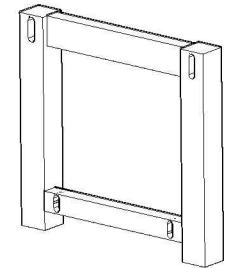

ASSEMBLY INSTRUCTIONS

Classic 18" square side table w shelf

A Top
(1 Pcs)

B Shelf
(1 Pcs)

C Leg
(2 Pcs L&R)

Hardware

D M9x5 Brass

(8 Pcs)