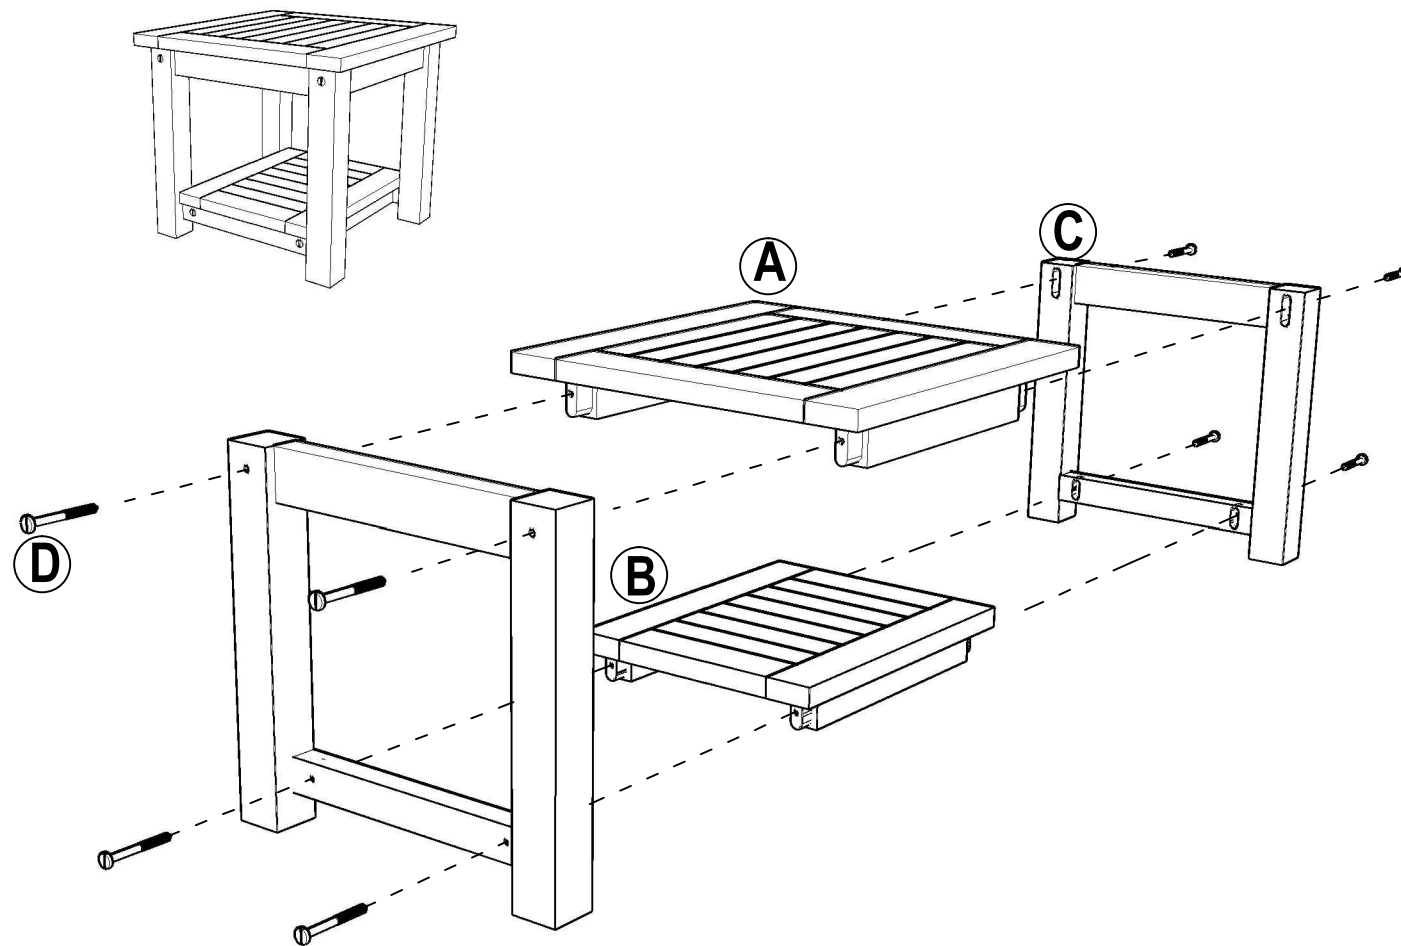

ASSEMBLY INSTRUCTIONS

Classic 18" square side table w shelf

A Top
(1 Pcs)

B Shelf
(1 Pcs)

C Leg
(2 Pcs L&R)

Hardware

D M9x5 Brass

(8 Pcs)