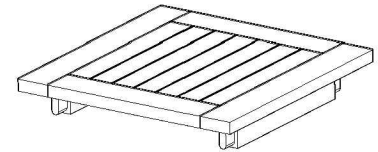

ASSEMBLY INSTRUCTIONS

Classic 18" square side table w shelf

A Top
(1 Pcs)

B Shelf
(1 Pcs)

C Leg
(2 Pcs L&R)

Hardware

D M9x5 Brass

(8 Pcs)