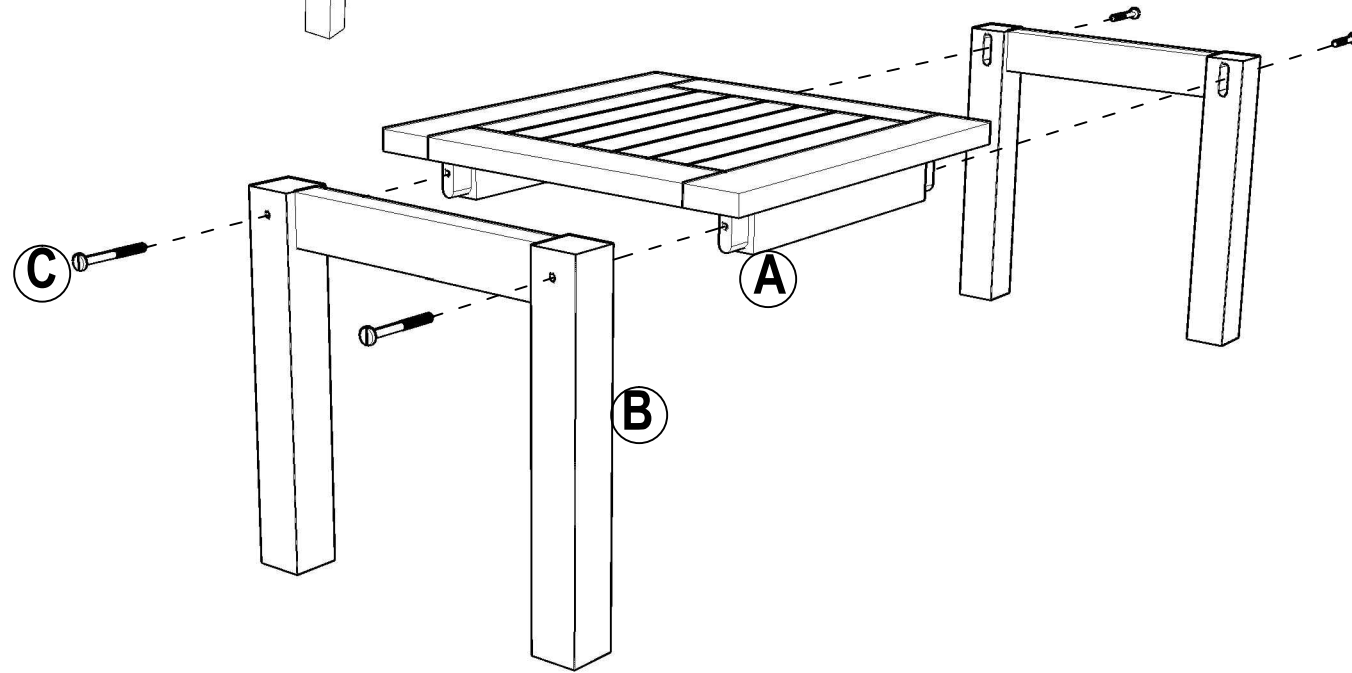

ASSEMBLY INSTRUCTIONS

Classic 18" square side table

A Top
(1 Pcs)

B Leg
(2 Pcs L&R)

Hardware

C M9x5 Brass

(4 Pcs)