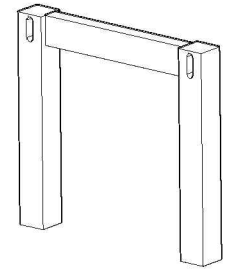

ASSEMBLY INSTRUCTIONS

Classic 18" square side table

A Top
(1 Pcs)

B Leg
(2 Pcs L&R)

Hardware

C M9x5 Brass

(4 Pcs)