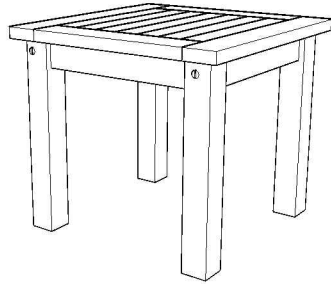

ASSEMBLY INSTRUCTIONS

Classic 18" square side table

A Top
(1 Pcs)

B Leg
(2 Pcs L&R)

Hardware

C M9x5 Brass

(4 Pcs)