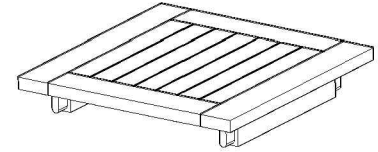

ASSEMBLY INSTRUCTIONS

Classic 18" square side table

A Top
(1 Pcs)

B Leg
(2 Pcs L&R)

Hardware

C M9x5 Brass

(4 Pcs)