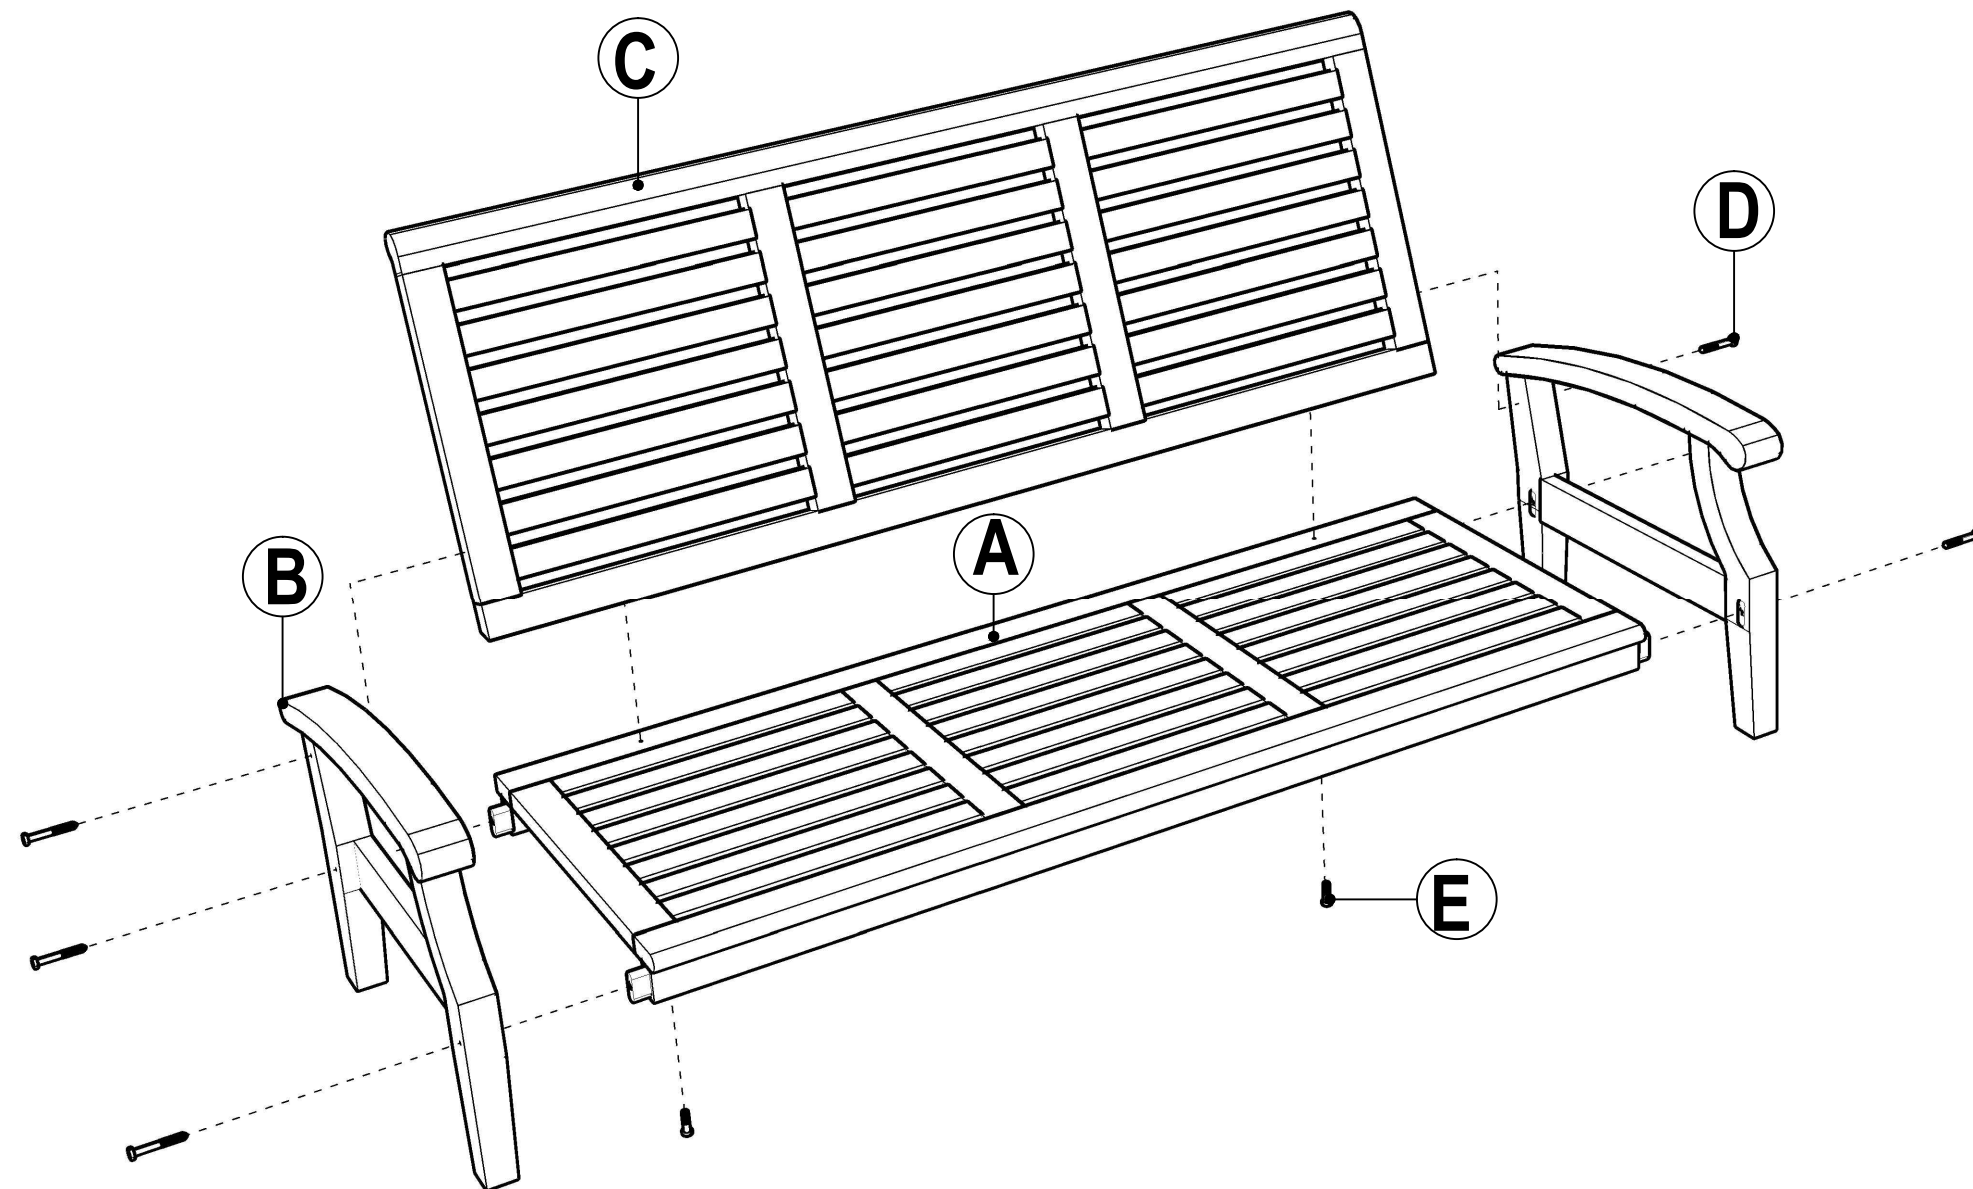

ASSEMBLY INSTRUCTIONS

Cayman Sofa (DN2203)

A Seater
(1 Pc)

B Leg
(2 Pcs L&R)

C Back
(1 Pc)

Hardware

D M6x5 Brass

(6 Pcs)

E M8x4.5 Brass

(2 Pcs)