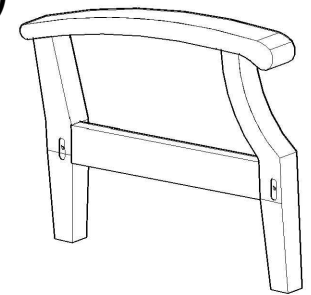

ASSEMBLY INSTRUCTIONS

Cayman Sofa (DN2203)

A Seater
(1 Pc)

B Leg
(2 Pcs L&R)

C Back
(1 Pc)

Hardware

D M6x5 Brass

(6 Pcs)

E M8x4.5 Brass

(2 Pcs)